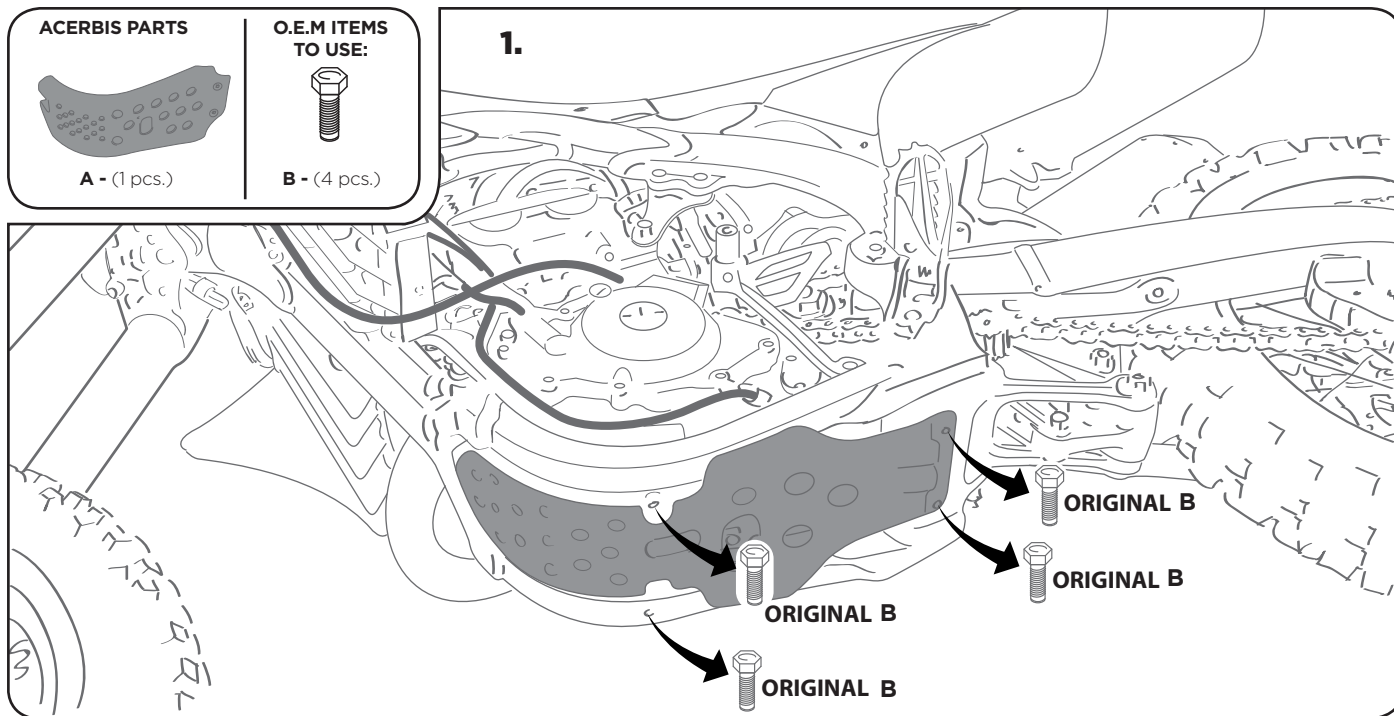

COD. 500002310 REV1

WARNING!

Use at your own risk. Check the security of your device before you ride. Be sure that you follow the instructions installing the Acerbis products. Do not ride if there is missing or damaged hardware. If this is the case, take the item immediately back to your dealer. Make sure the throttle and other controls are free every time you ride. Lack of attention to instruction and warning could lead to interference with the controls, loss of control, and an accidents. Acerbis recommends that installation must be done by a licensed mechanic and that only Acerbis original parts are used during fitting. Acerbis makes no guarantees or representations, express or implied, regarding the fitness of its products for any particular purpose. Acerbis makes no guarantees or representations, express or implied, regarding the extent to which its product protect individuals or property from injury or death or damage.