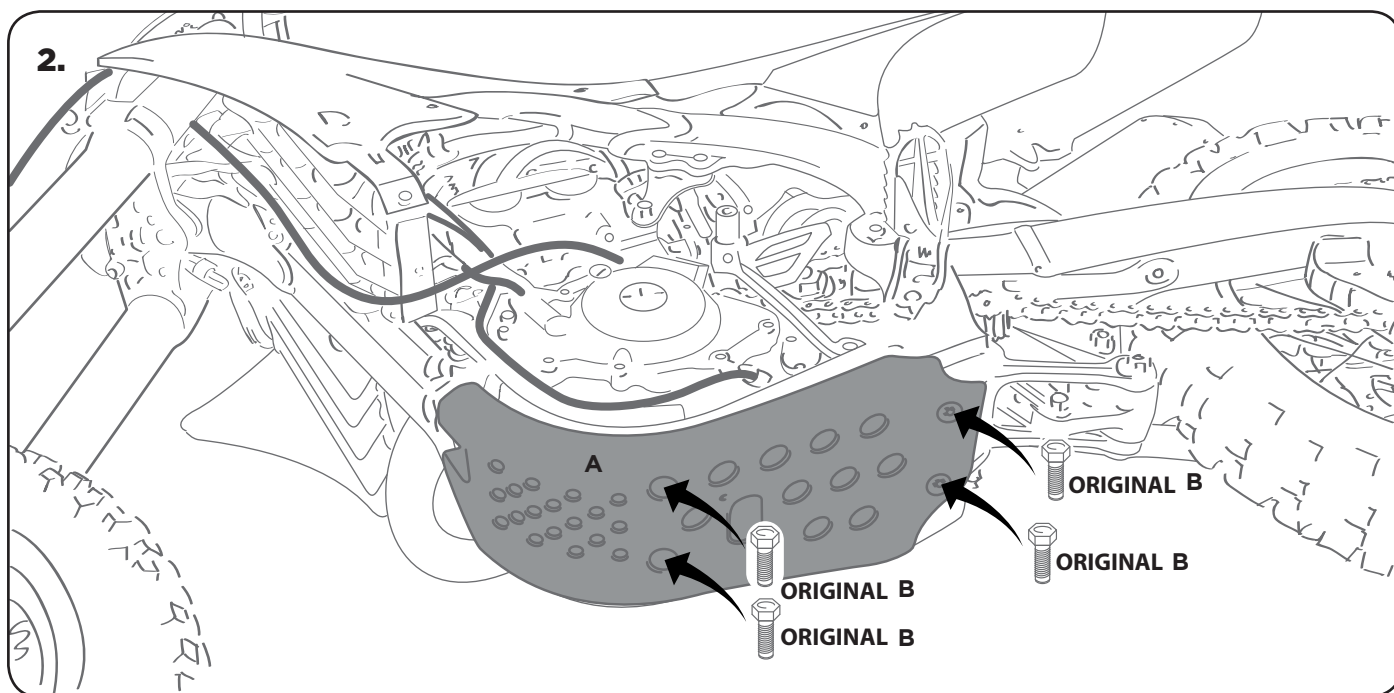

COD. 500002310 REV1

WARNING!

Use at your own risk. Check the security of your device before you ride. Be sure that you follow the instructions installing the Acerbis products. Do not ride if there is missing or damaged hardware. If this is the case, take the item immediately back to your dealer. Make sure the throttle and other controls are free every time you ride. Lack of attention to instruction and warning could lead to interference with the controls, loss of control, and an accidents. Acerbis recommends that installation must be done by a licensed mechanic and that only Acerbis original parts are used during fitting. Acerbis makes no guarantees or representations, express or implied, regarding the fitness of its products for any particular purpose. Acerbis makes no guarantees or representations, express or implied, regarding the extent to which its product protect individuals or property from injury or death or damage.